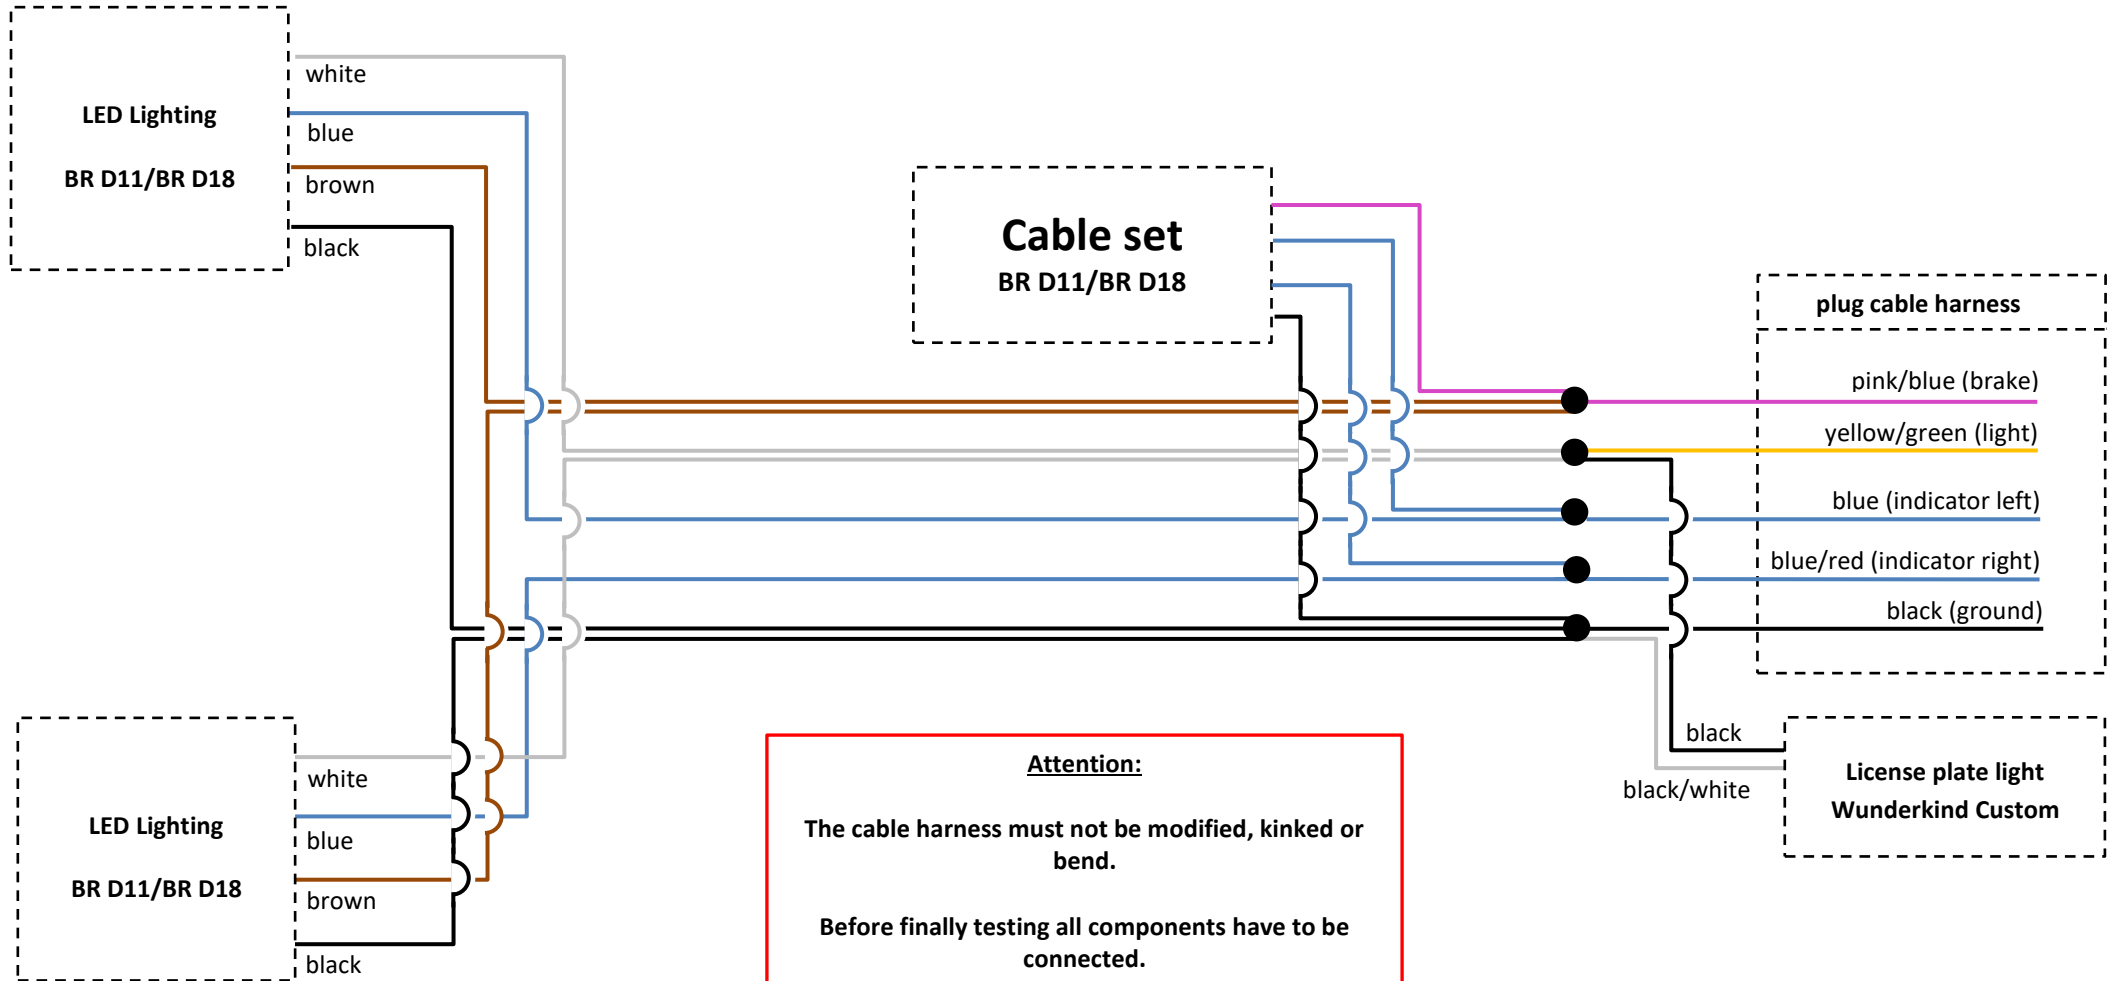

Wiring diagram
Indicator-taillight combination BR D11/BR D18
Indian Chief

This kit has been designed for the Indian Scout Bobber in stock condition. ABM® Fahrzeugtechnik GmbH accepts no liability or guarantees whatsoever for any damage resulting from combining with not tested and unverified products, the improper installation or lack of maintenance.